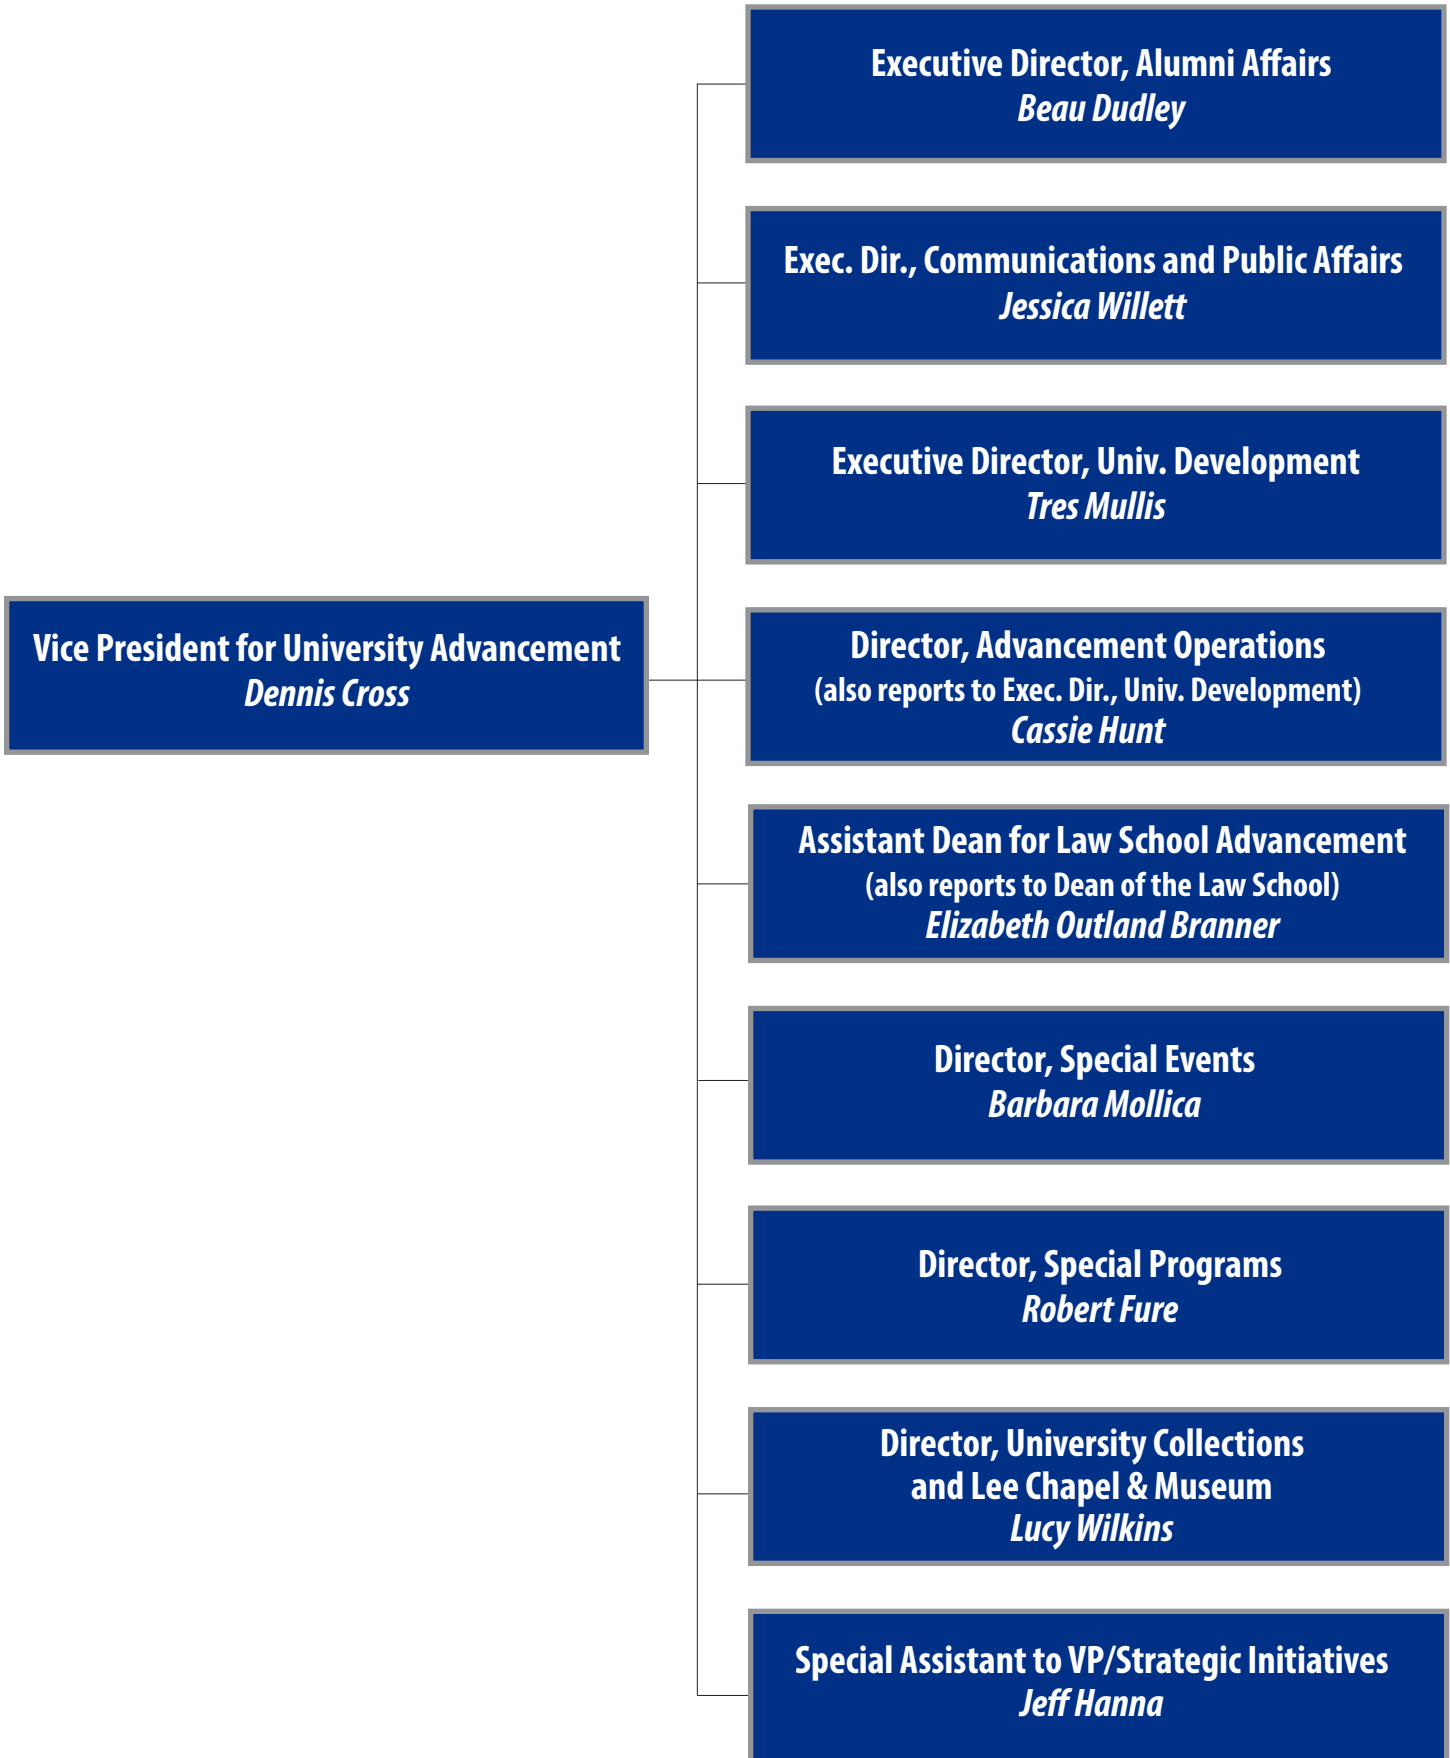

Washington and Lee University

Organizational Chart of Administrative Responsibility

Office of the Provost

Office of University Advancement

Office of Student Affairs

Office of Finance and Administration