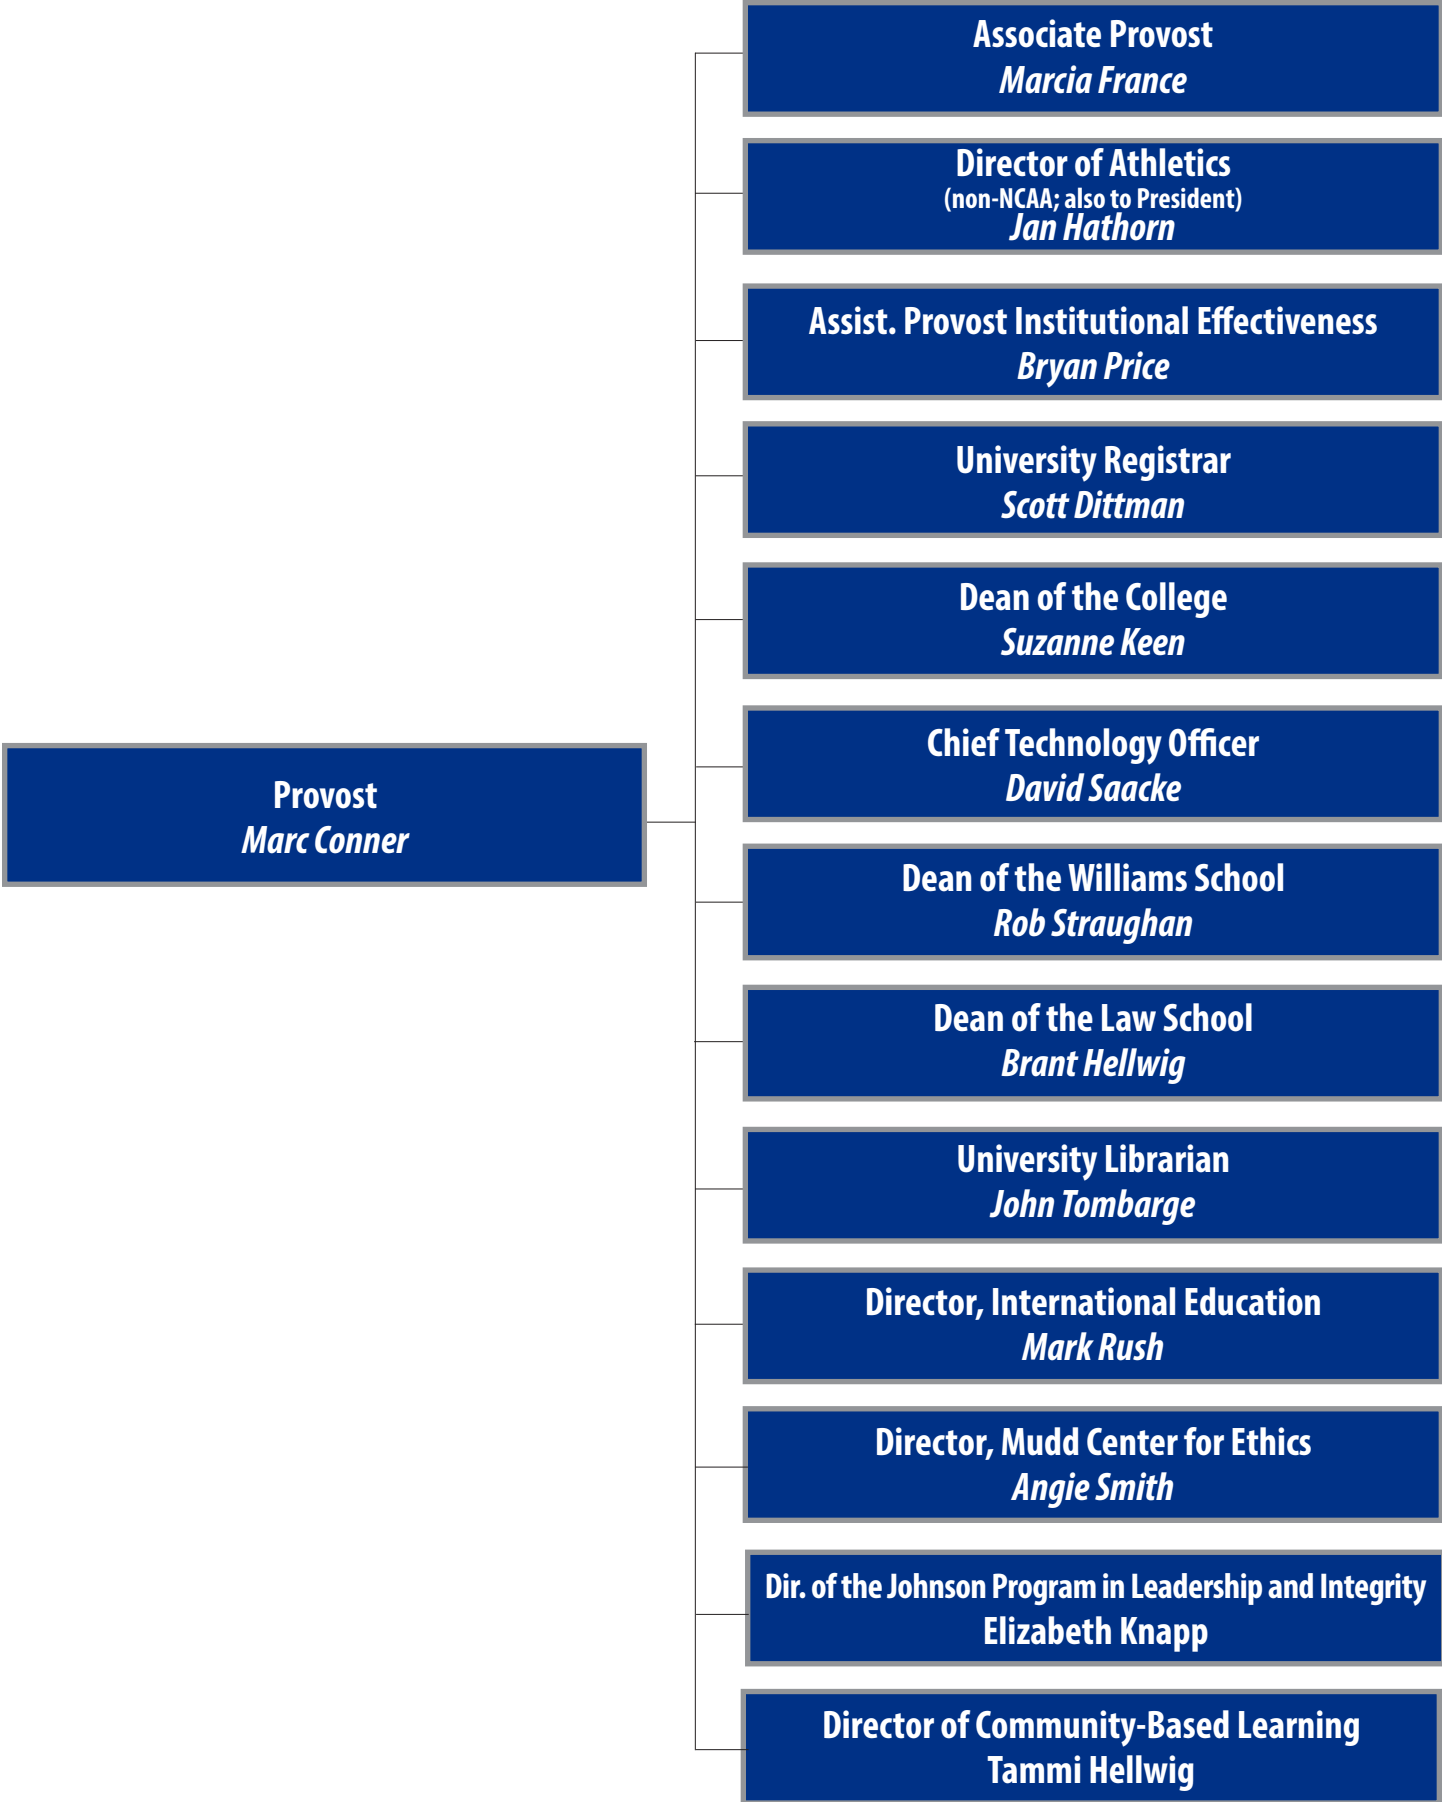

Washington and Lee University

Organizational Chart of Administrative Responsibility

Office of the Provost

Office of University Advancement

Office of Student Affairs

Office of Finance and Administration