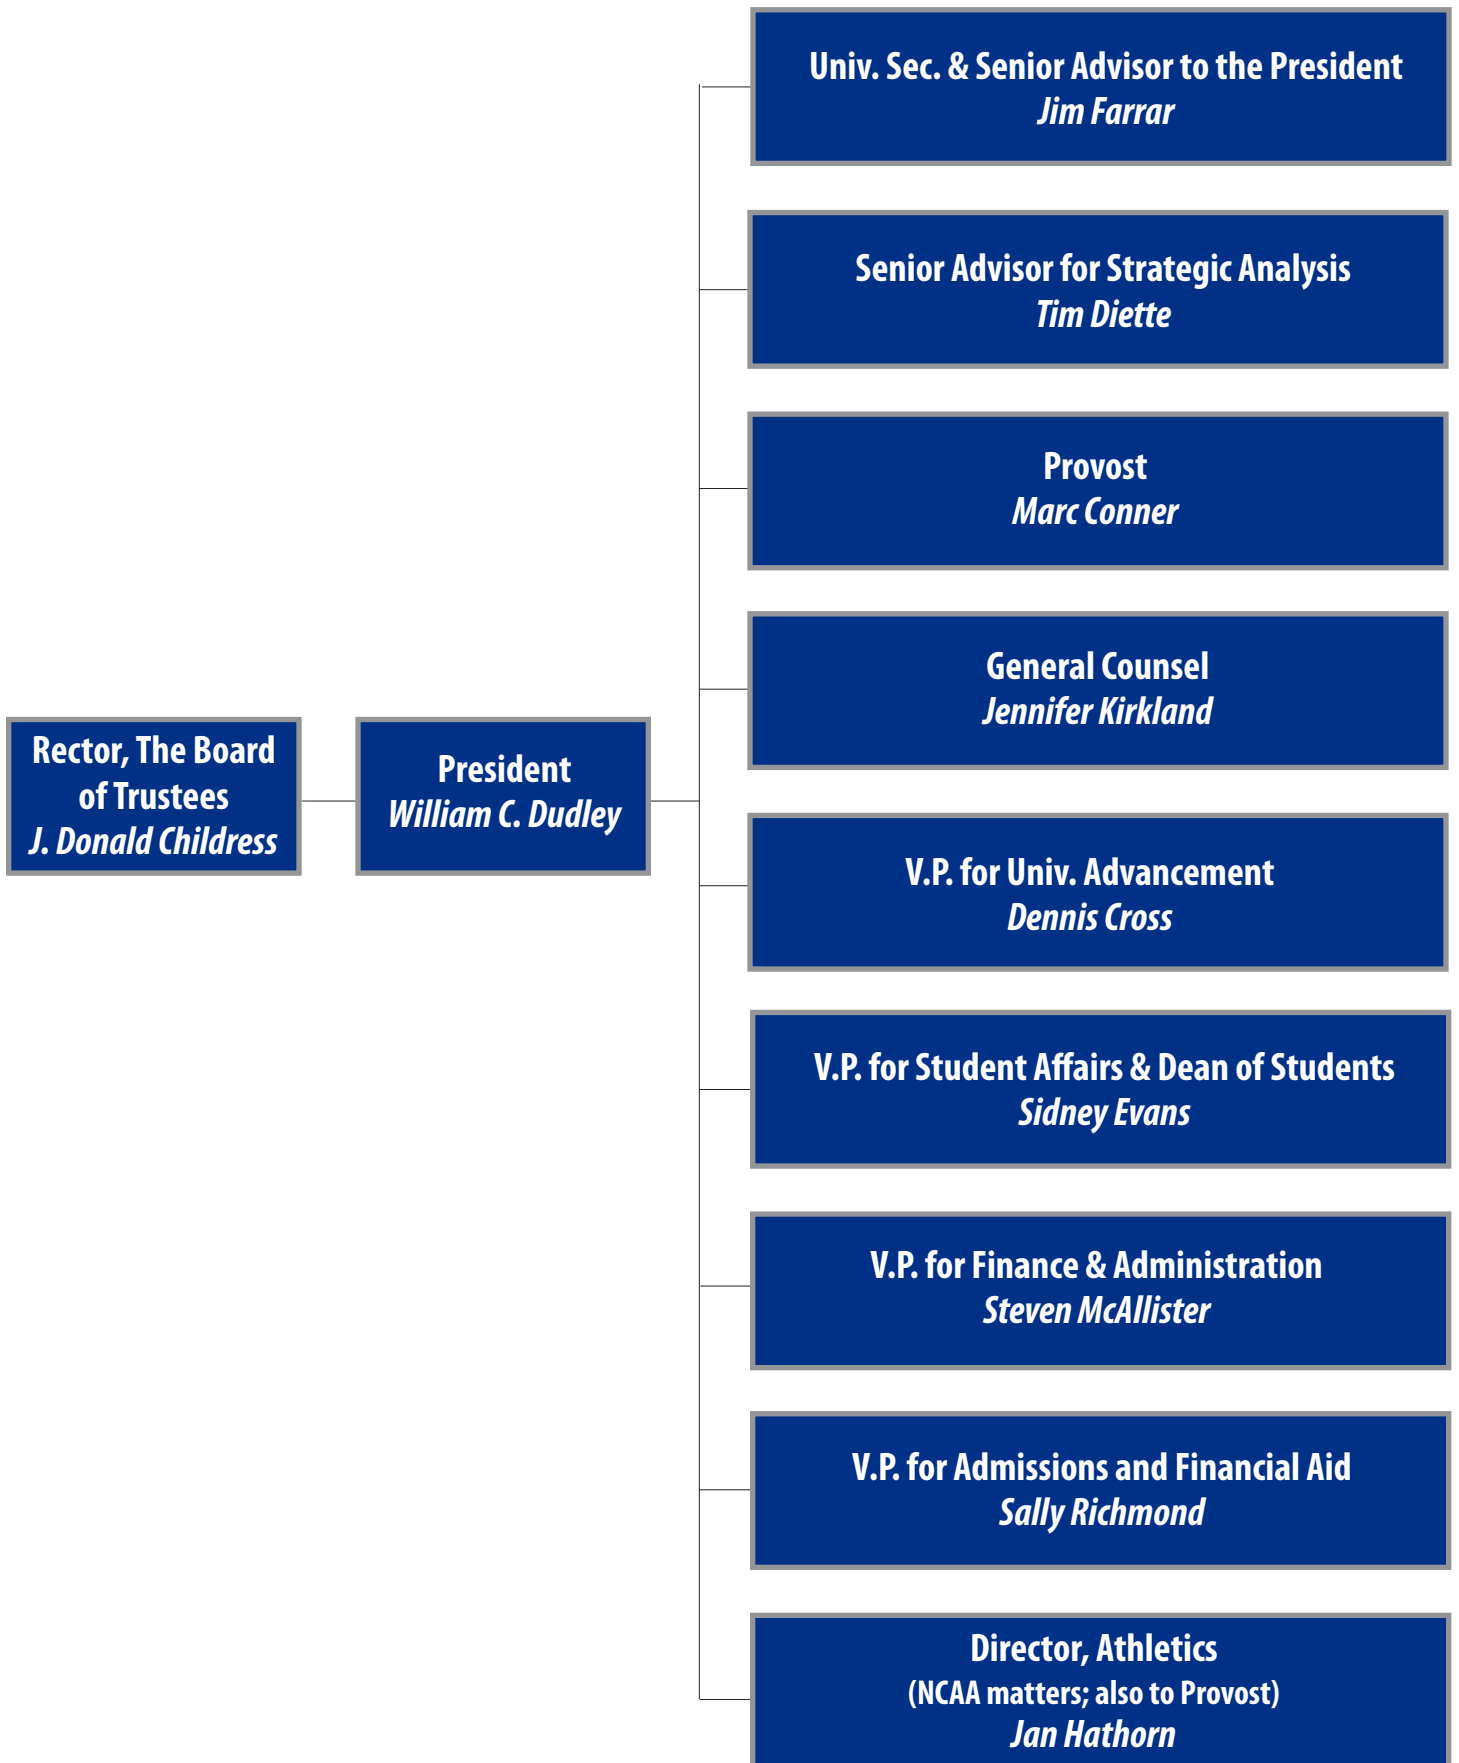

Washington and Lee University

Organizational Chart of Administrative Responsibility

Office of the Provost

Office of University Advancement

Office of Student Affairs

Office of Finance and Administration