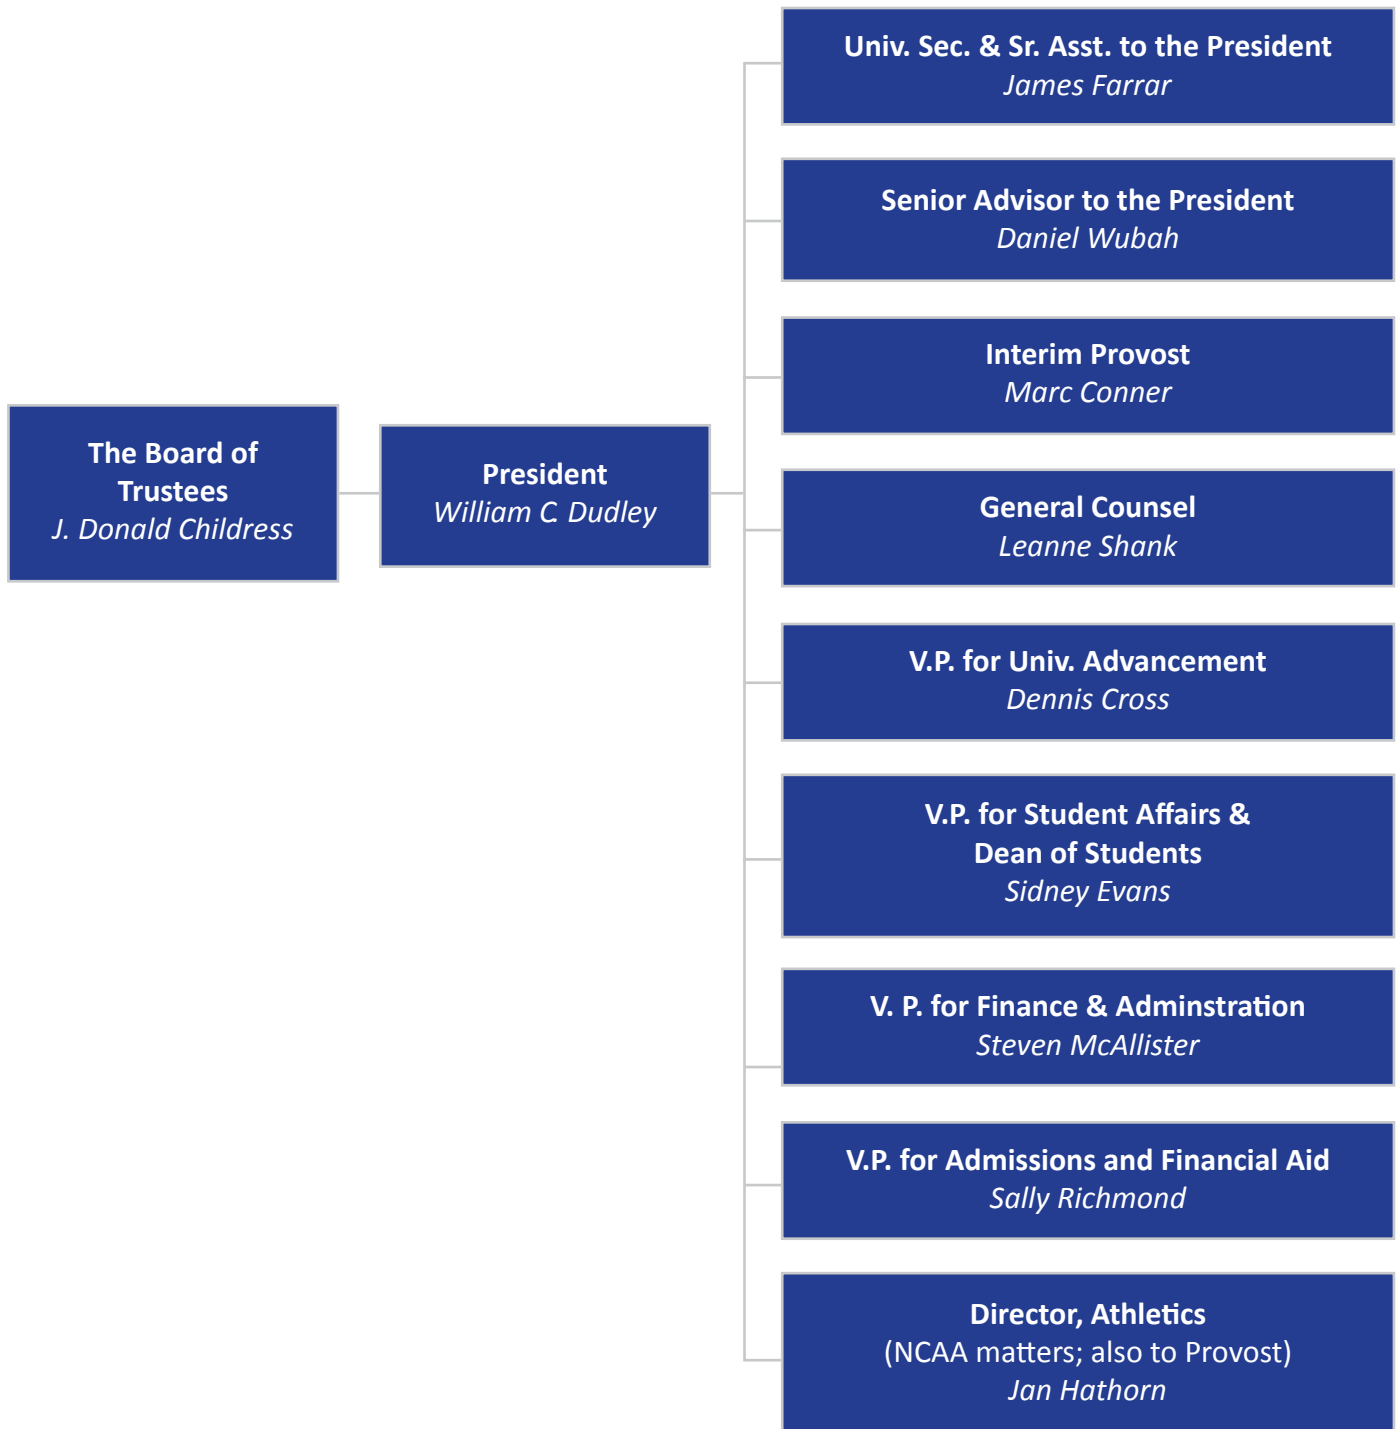

Washington and Lee University Organizational Chart of Administrative Responsibility

Office of the Provost

Office of University Advancement

Office of Student Affairs

Office of Finance and Administration