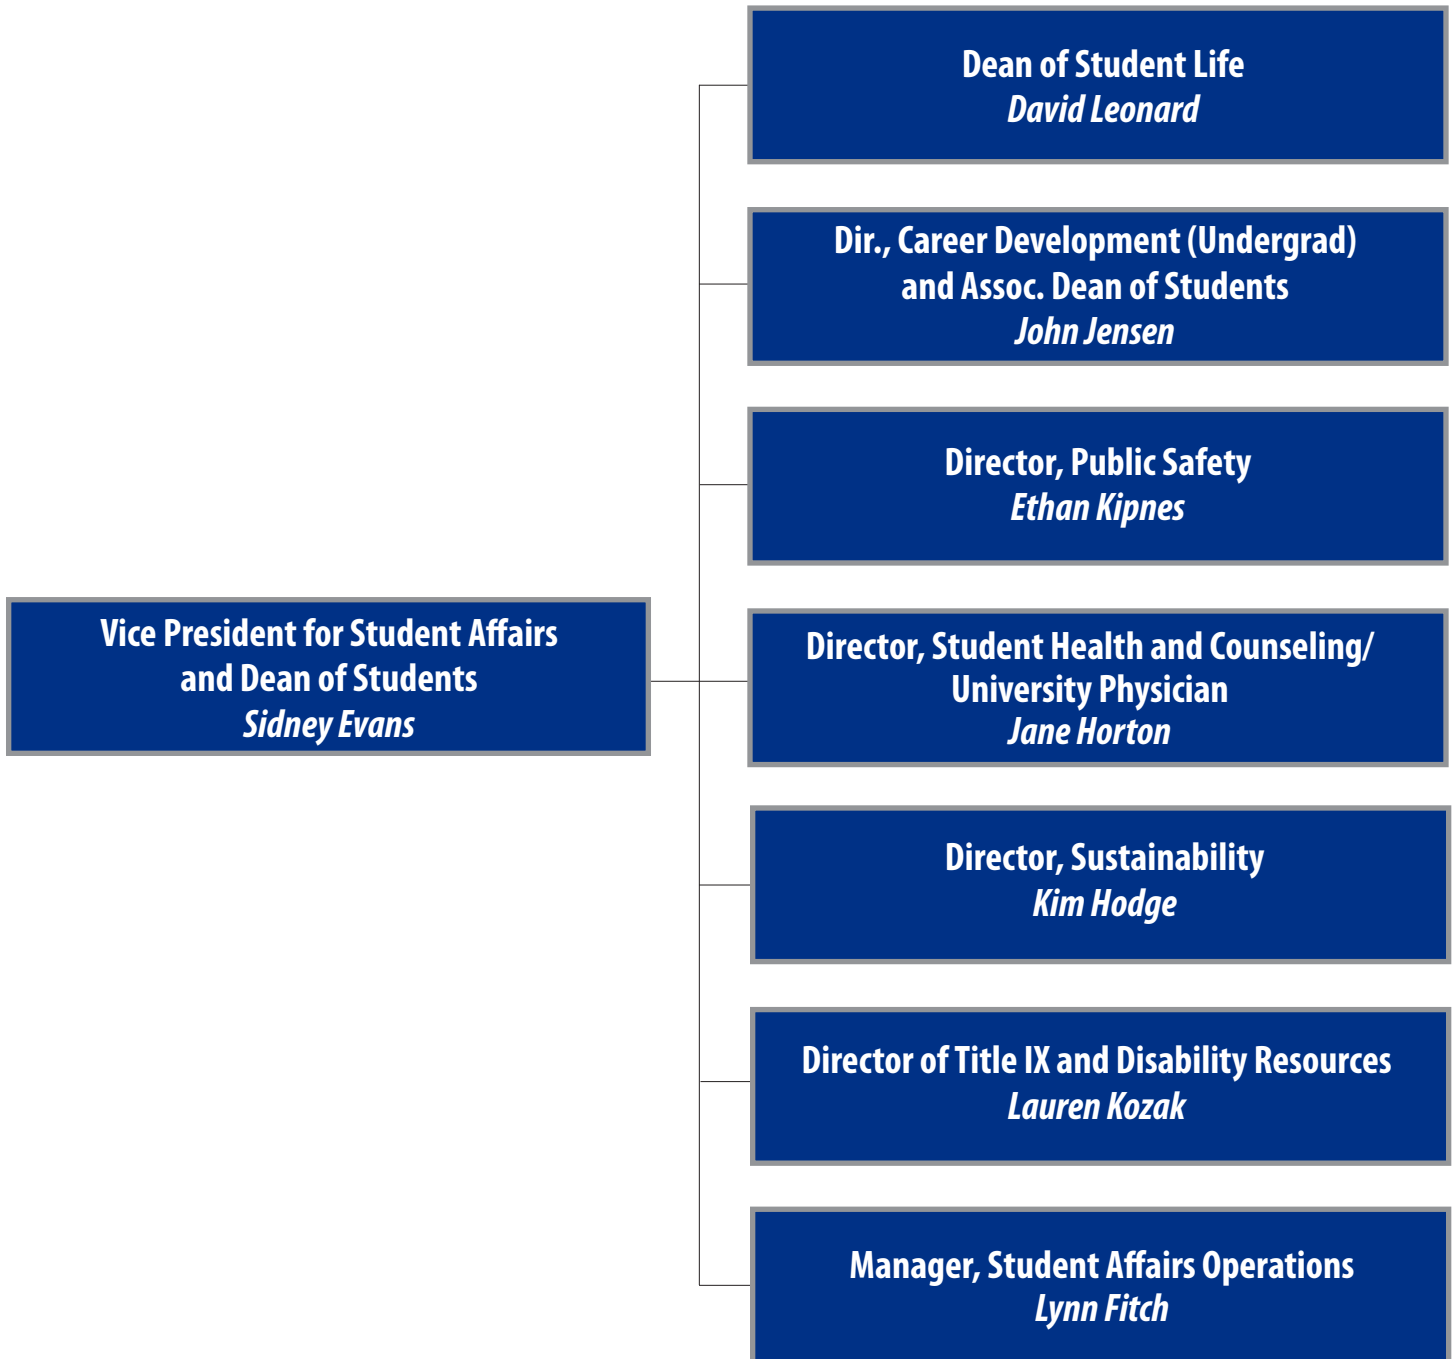

Washington and Lee University

Organizational Chart of Administrative Responsibility

Office of the Provost

Office of University Advancement

Office of Student Affairs

Office of Finance and Administration