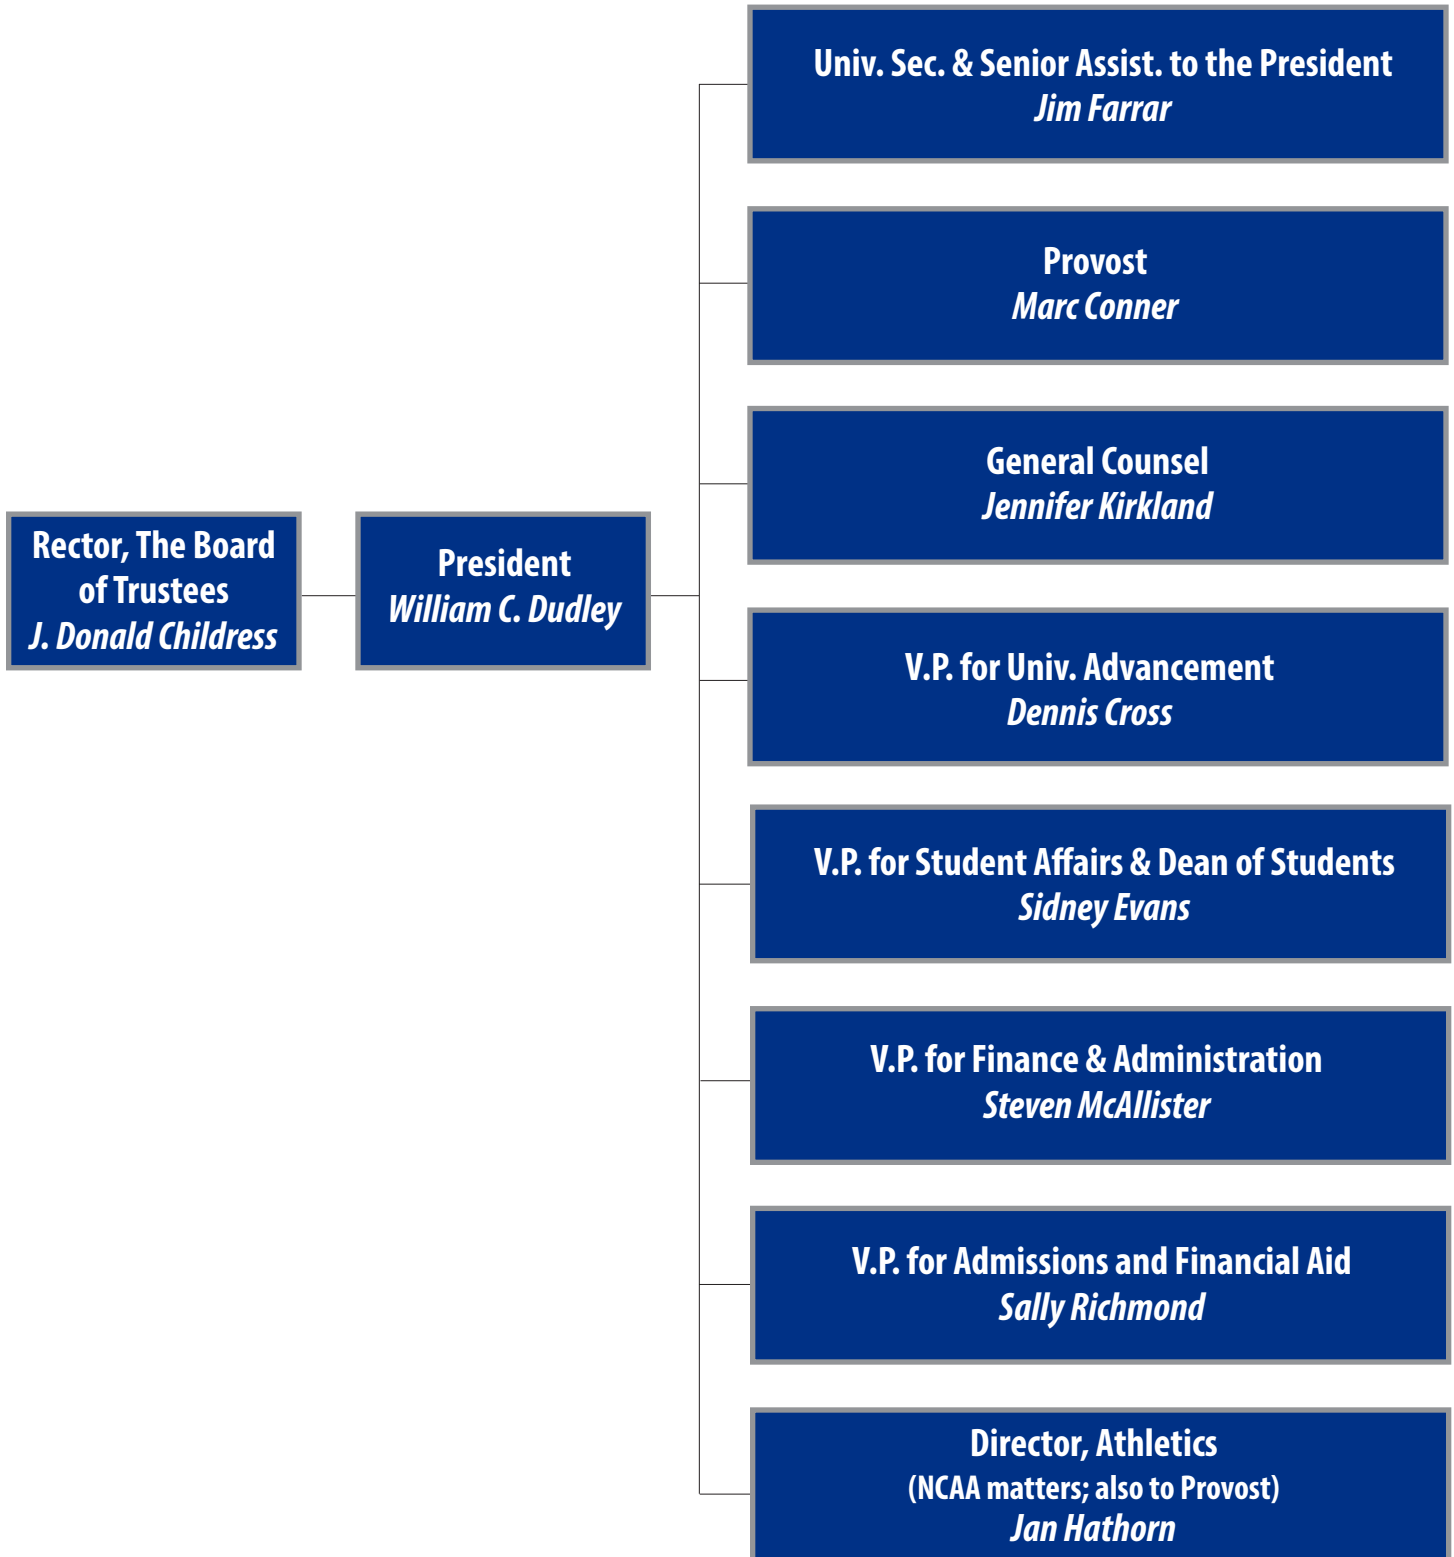

Washington and Lee University

Organizational Chart of Administrative Responsibility

Office of the Provost

Office of University Advancement

Office of Student Affairs

Office of Finance and Administration