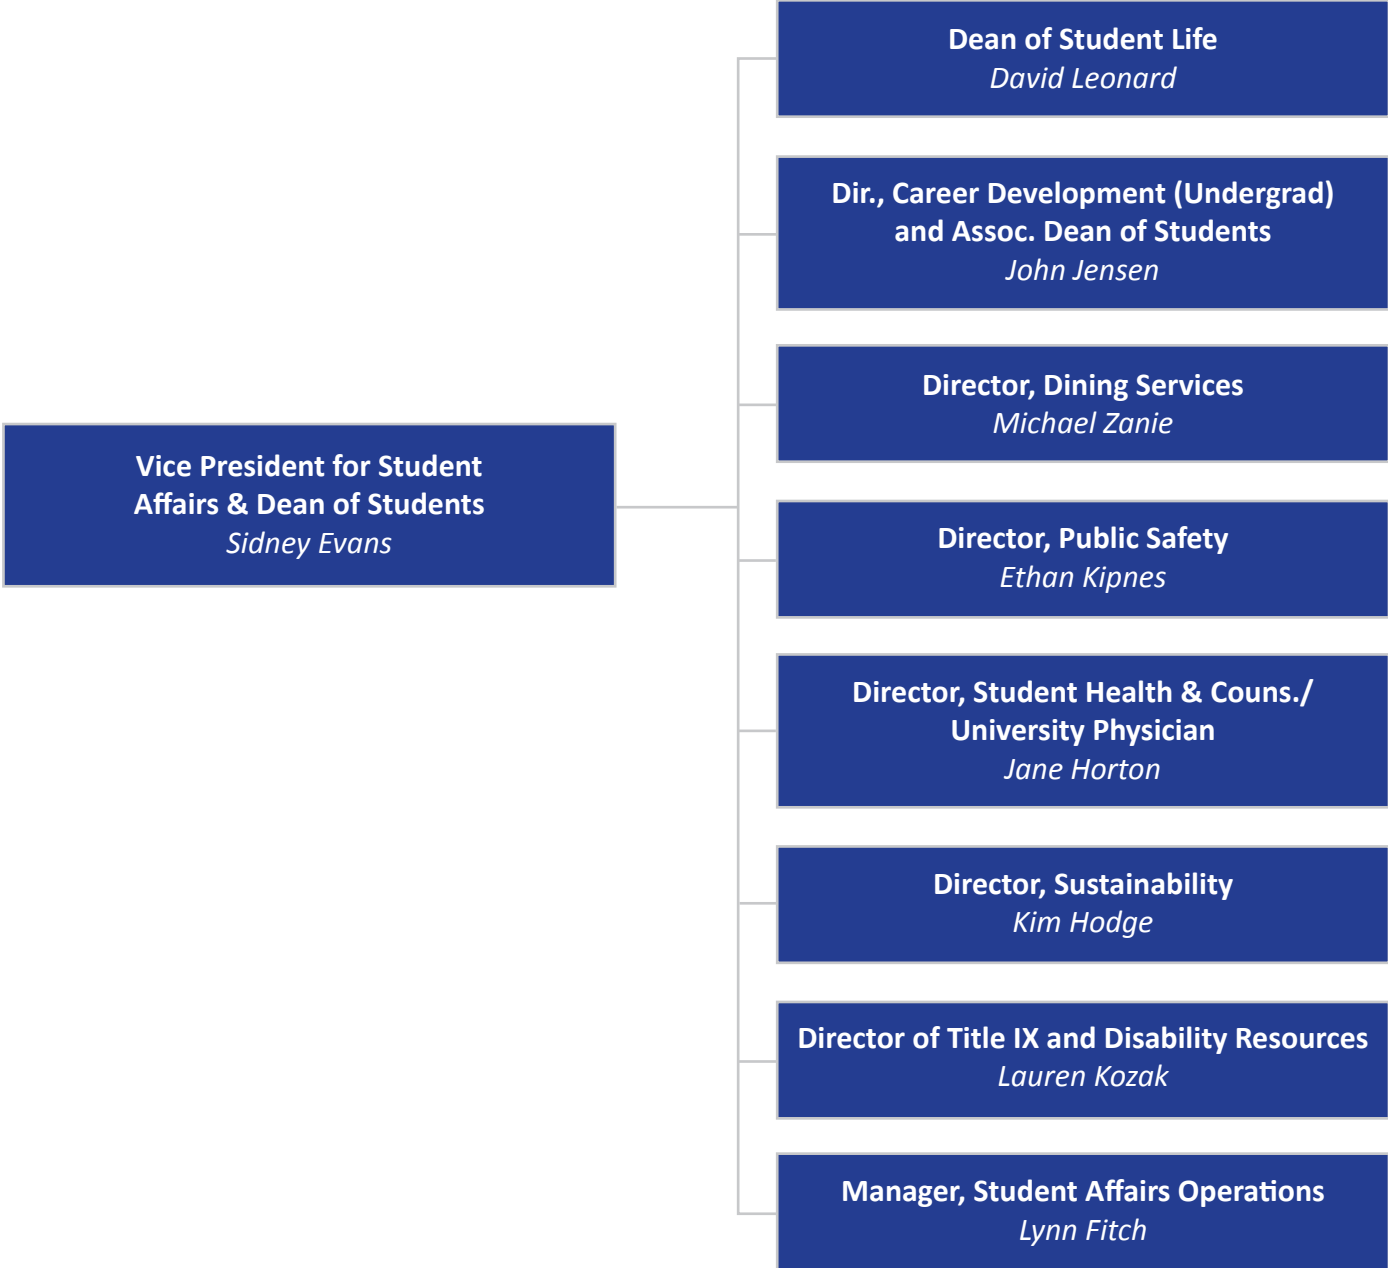

Washington and Lee University Organizational Chart of Administrative Responsibility

Office of the Provost

Office of University Advancement

Office of Student Affairs

Office of Finance and Administration