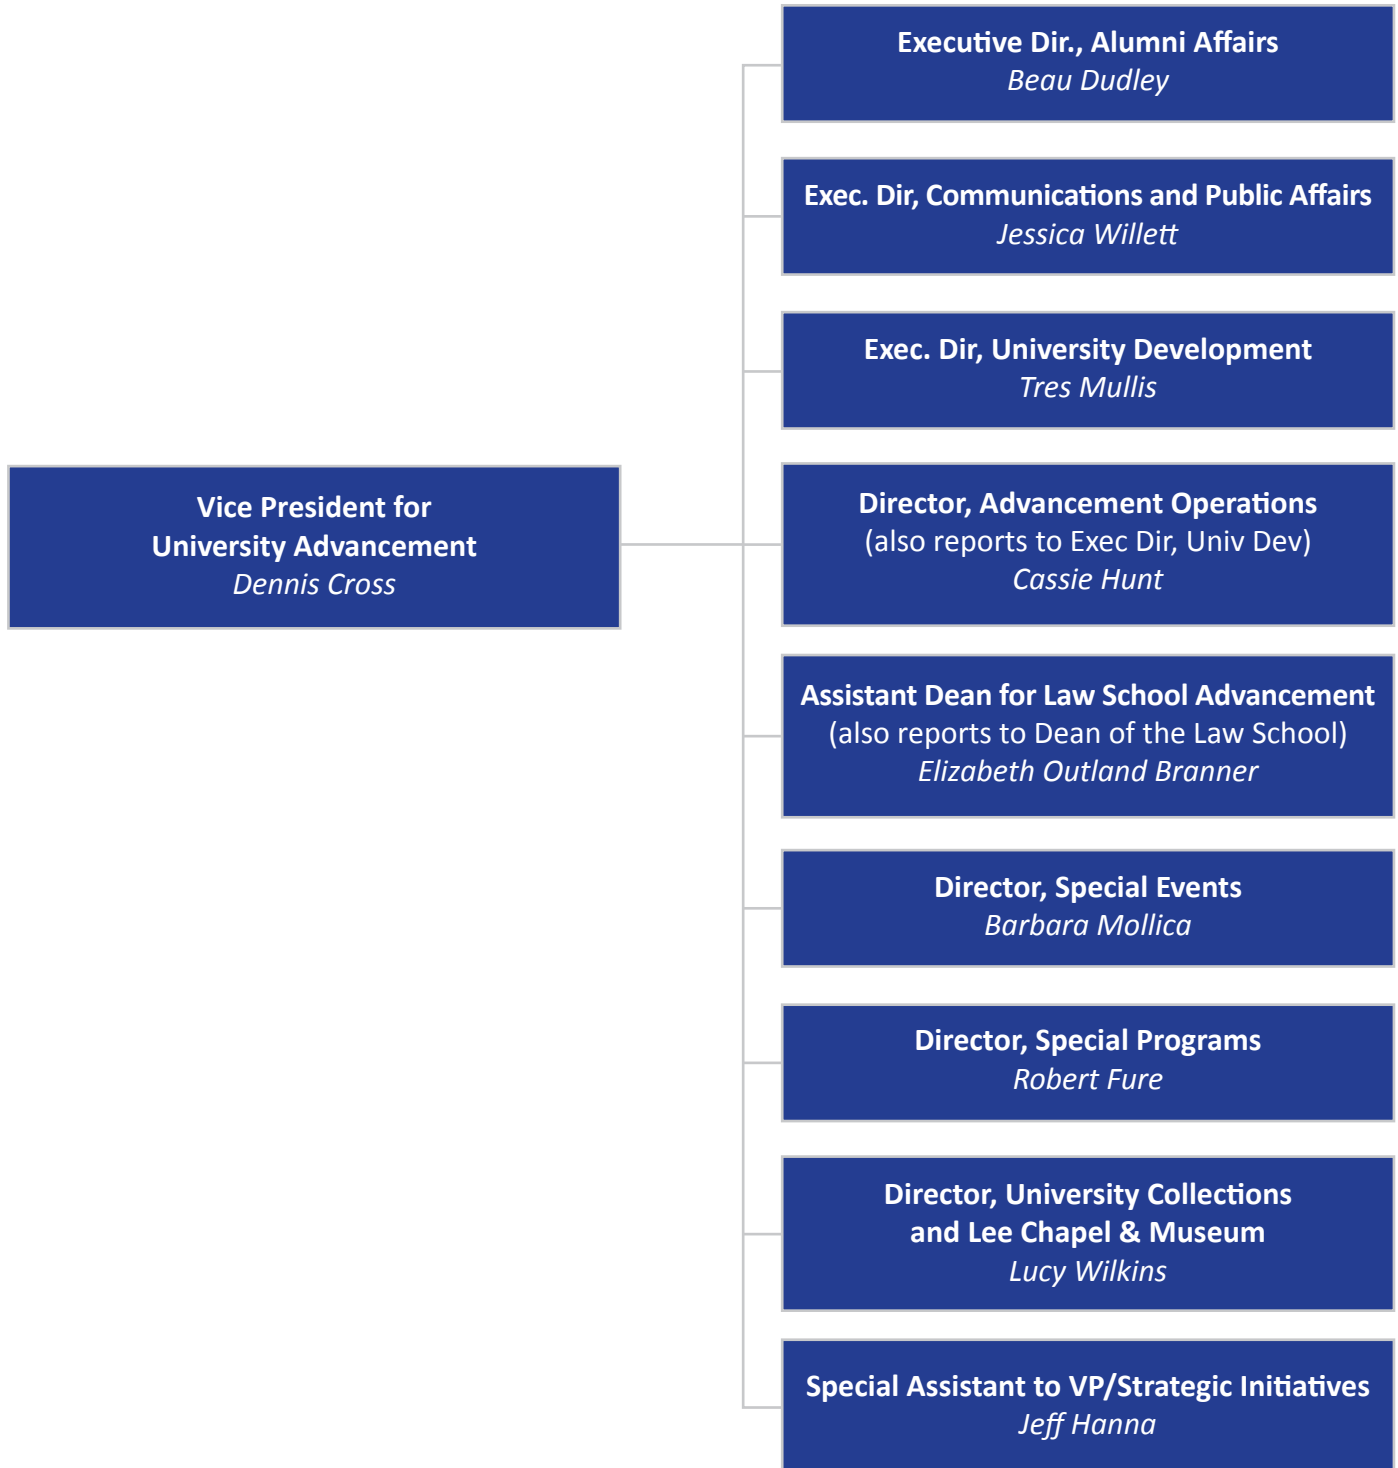

Washington and Lee University Organizational Chart of Administrative Responsibility

Office of the Provost

Office of University Advancement

Office of Student Affairs

Office of Finance and Administration