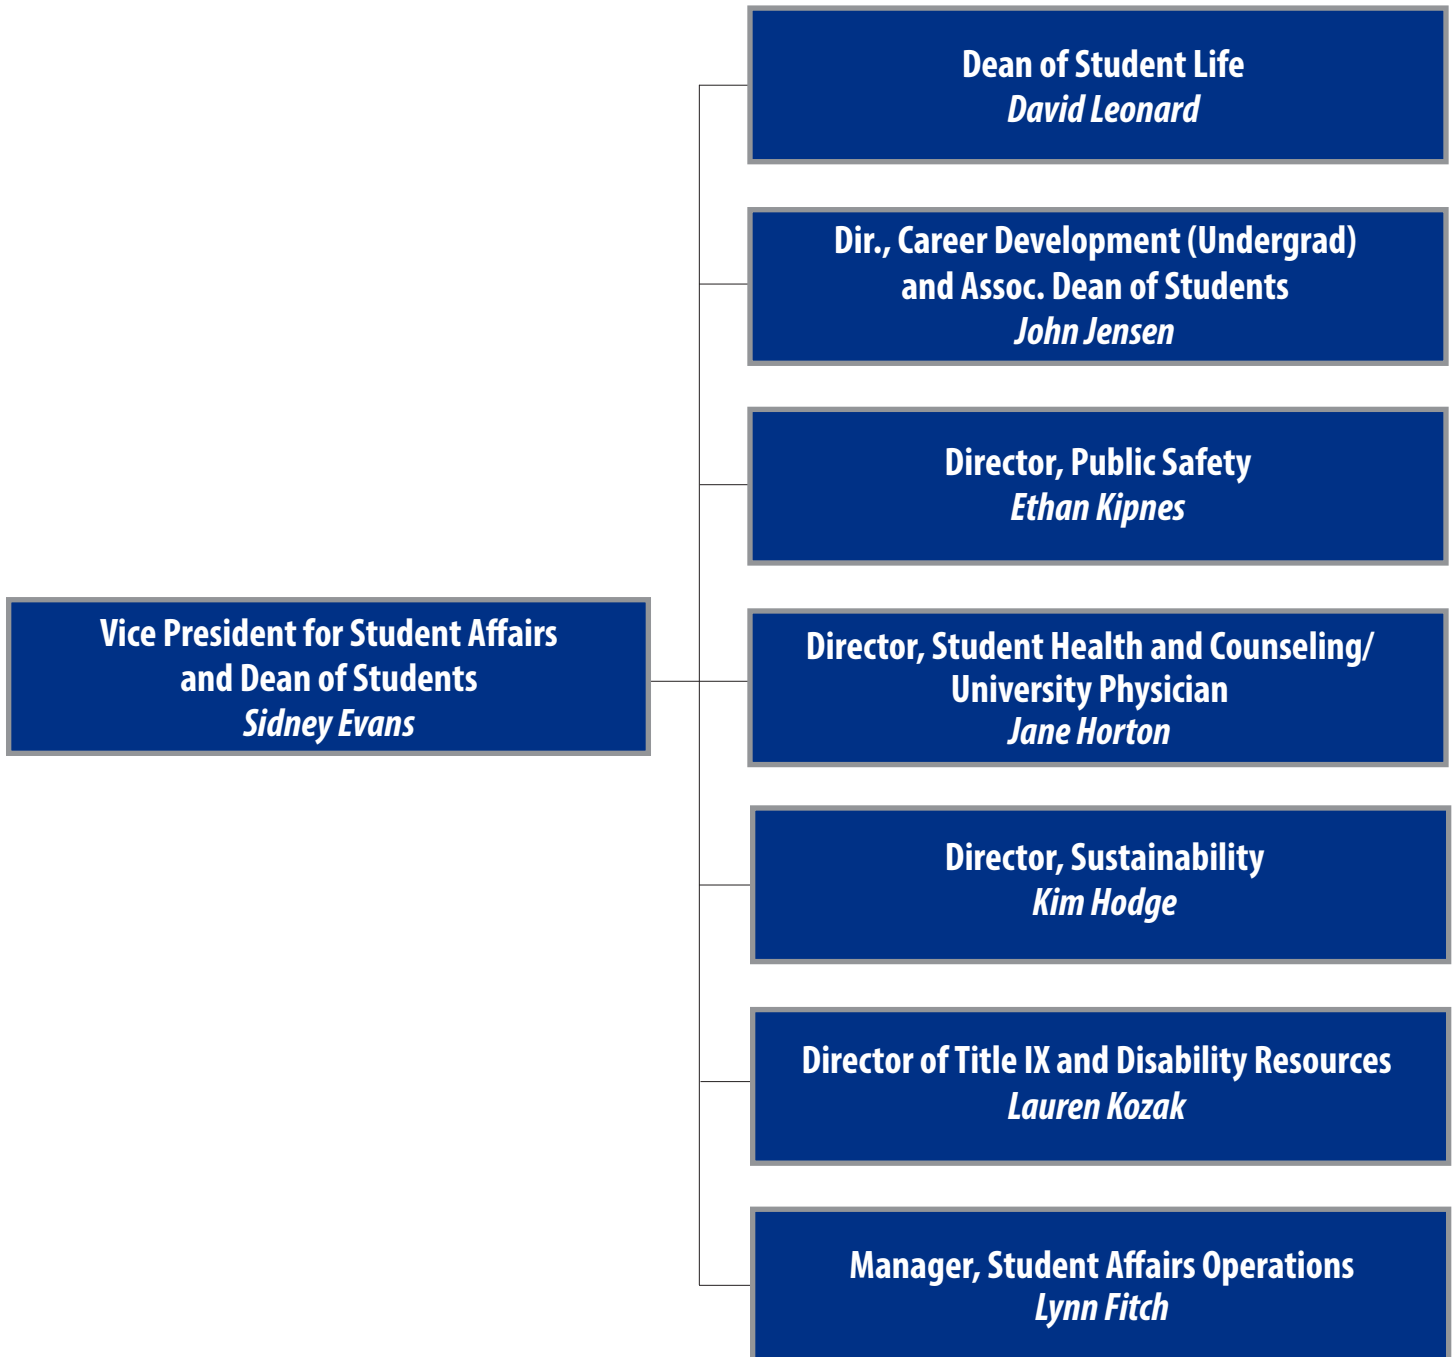

Washington and Lee University

Organizational Chart of Administrative Responsibility

Office of the Provost

Office of University Advancement

Office of Student Affairs

Office of Finance and Administration