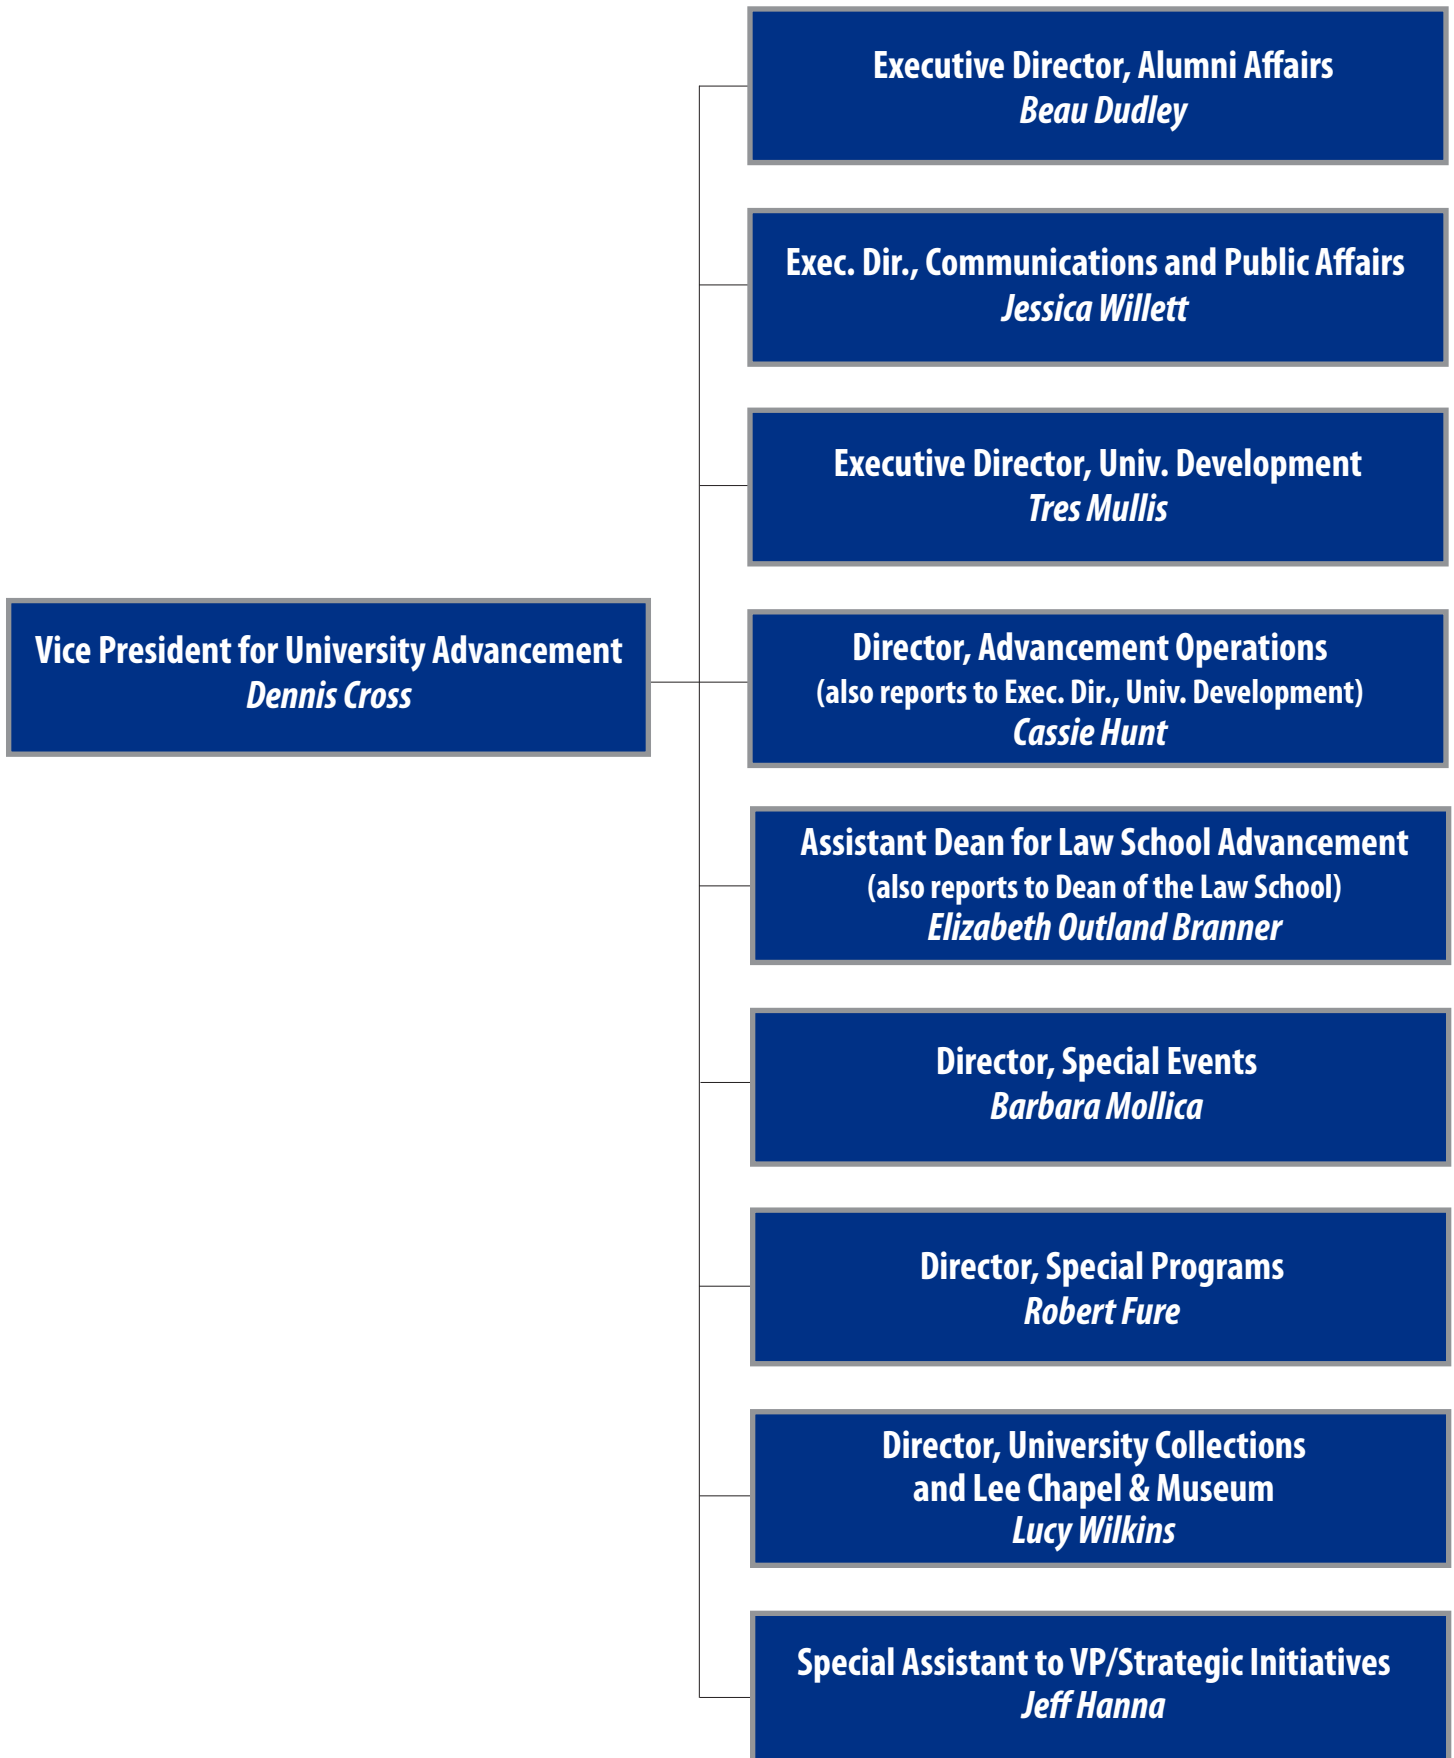

Washington and Lee University

Organizational Chart of Administrative Responsibility

Office of the Provost

Office of University Advancement

Office of Student Affairs

Office of Finance and Administration