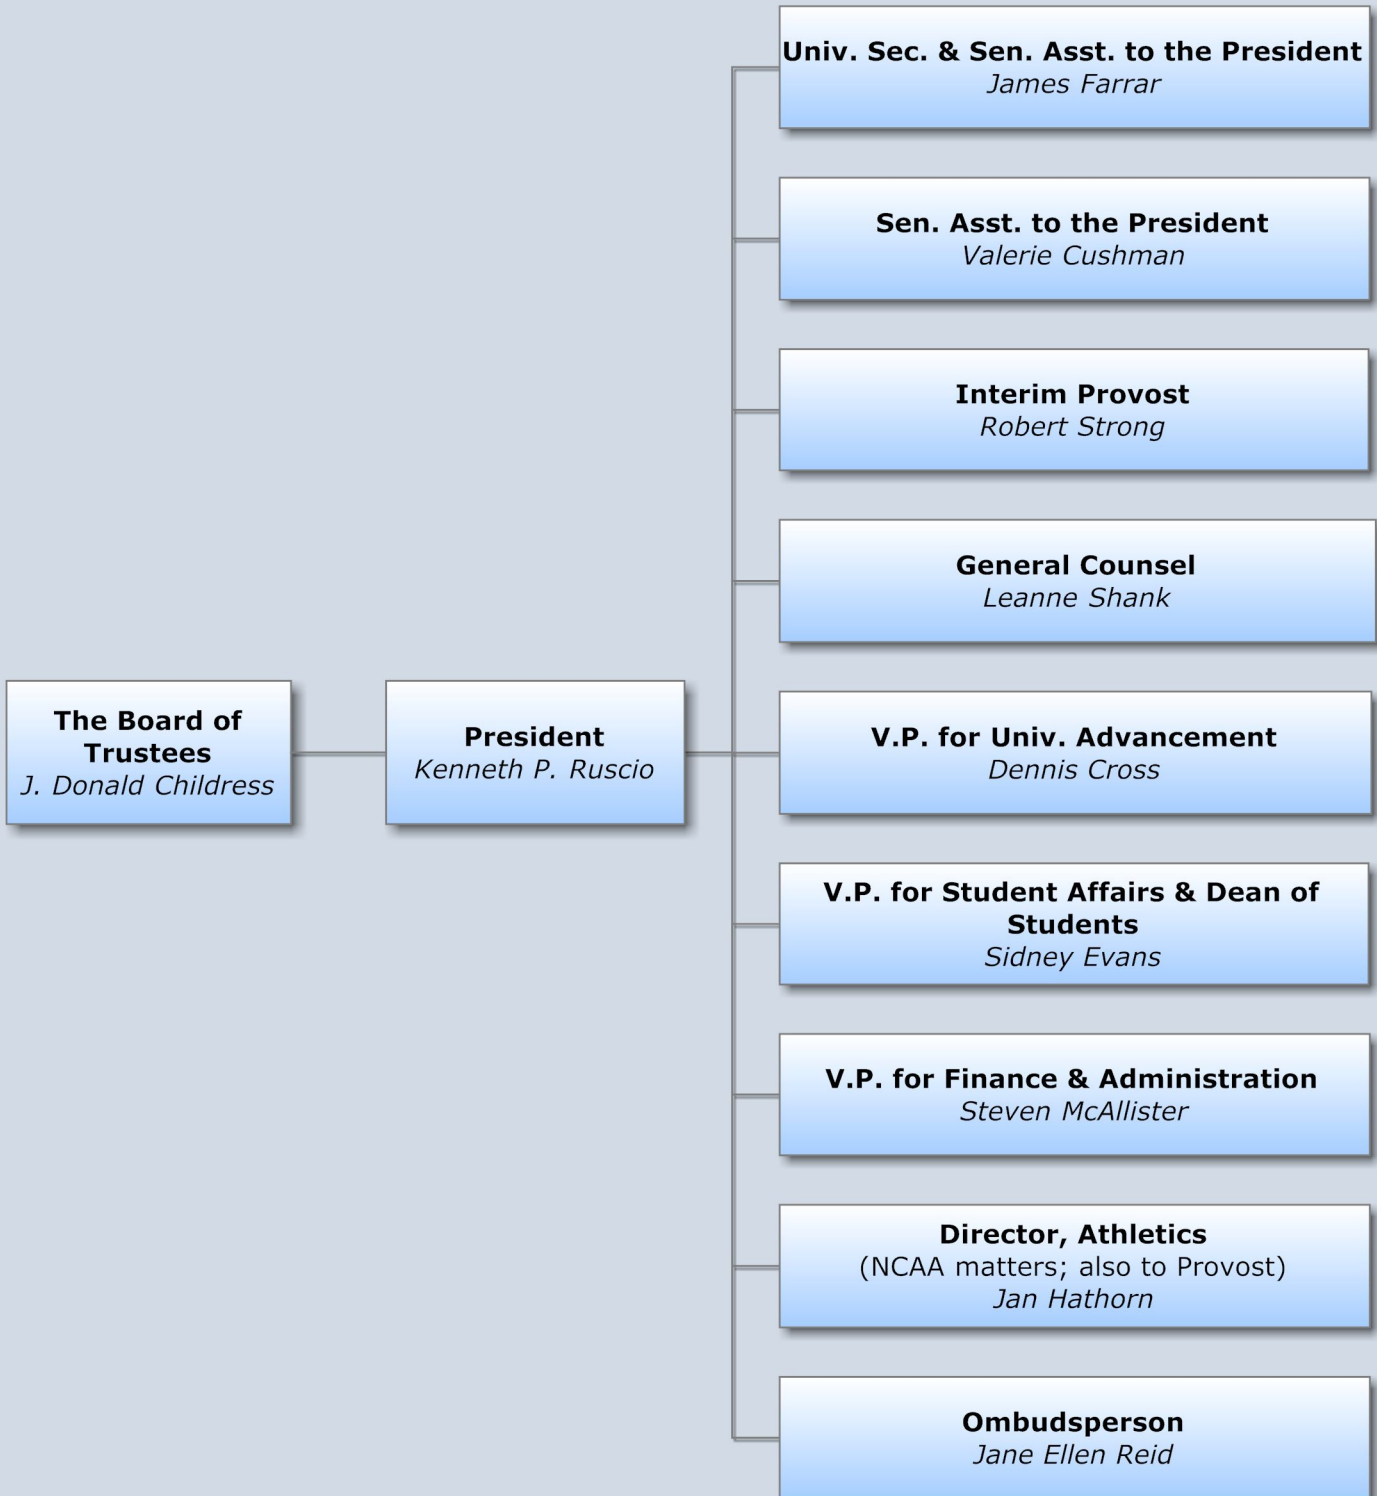

Washington and Lee University Organizational Chart of Administrative Responsibility